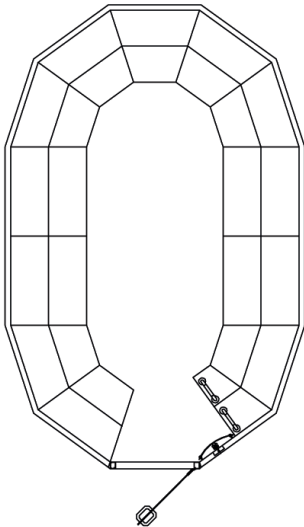

saturnsteamrooms

Saturn Model 1 Steam Room
Size: O.D. 4196mm x 3374mm
(I.D. 4076mm x 3239mm)
Height: O.D. 2360mm (I.D. 2300mm)
14 - 19 Person seating capacity.
11.4kW - 3 Phase

Saturn Model 3 Steam Room
Size: O.D. 6198mm x 3374mm
(I.D. 6076mm x 3239mm)
Height: O.D. 2360mm (I.D. 2300mm)
23 - 29 Person seating capacity.
22.8kW - 3 Phase

Saturn Model 2 Steam Room
Size: O.D. 5210mm x 3362mm
(I.D. 5078mm x 3352mm)
Height: O.D. 2360mm (I.D. 2300mm)
19 - 23 Person seating capacity.
11.4kW - 3 Phase

Saturn Model 4 Steam Room
Size: O.D. 7198mm x 3374mm
(I.D. 7078mm x 3239mm)
Height: O.D. 2360mm (I.D. 2300mm)
28 - 32 Person seating capacity.
22.8kW - 3 Phase