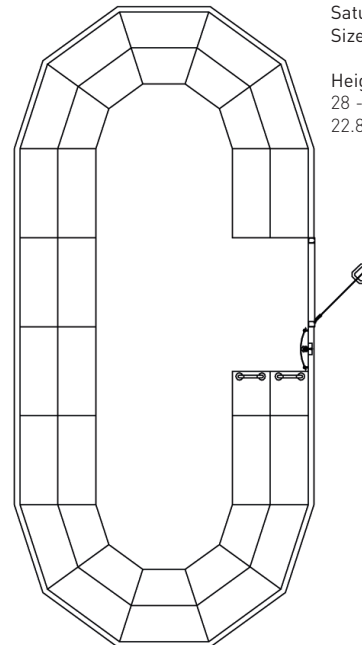

saturnsteamrooms

Saturn Model 1 Steam Room
Size: O.D. 4196mm x 3374mm
(I.D. 4076mm x 3239mm)
Height: O.D. 2360mm (I.D. 2300mm)
14 - 19 Person seating capacity.
11.4kW - 3 Phase

Saturn Model 3 Steam Room
Size: O.D. 6198mm x 3374mm
(I.D. 6076mm x 3239mm)
Height: O.D. 2360mm (I.D. 2300mm)
23 - 29 Person seating capacity.
22.8kW - 3 Phase

Saturn Model 2 Steam Room
Size: O.D. 5210mm x 3362mm
(I.D. 5078mm x 3352mm)
Height: O.D. 2360mm (I.D. 2300mm)
19 - 23 Person seating capacity.
11.4kW - 3 Phase

Saturn Model 4 Steam Room
Size: O.D. 7198mm x 3374mm
(I.D. 7078mm x 3239mm)
Height: O.D. 2360mm (I.D. 2300mm)
28 - 32 Person seating capacity.
22.8kW - 3 Phase