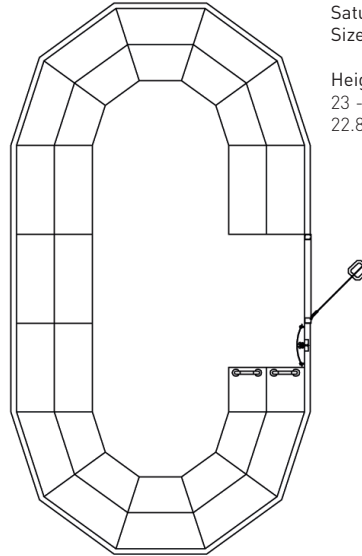

saturnsteamrooms

Saturn Model 1 Steam Room
Size: O.D. 4196mm x 3374mm
(I.D. 4076mm x 3239mm)
Height: O.D. 2360mm (I.D. 2300mm)
14 - 19 Person seating capacity.
11.4kW - 3 Phase

Saturn Model 3 Steam Room
Size: O.D. 6198mm x 3374mm
(I.D. 6076mm x 3239mm)
Height: O.D. 2360mm (I.D. 2300mm)
23 - 29 Person seating capacity.
22.8kW - 3 Phase

Saturn Model 2 Steam Room
Size: O.D. 5210mm x 3362mm
(I.D. 5078mm x 3352mm)
Height: O.D. 2360mm (I.D. 2300mm)
19 - 23 Person seating capacity.
11.4kW - 3 Phase

Saturn Model 4 Steam Room
Size: O.D. 7198mm x 3374mm
(I.D. 7078mm x 3239mm)
Height: O.D. 2360mm (I.D. 2300mm)
28 - 32 Person seating capacity.
22.8kW - 3 Phase