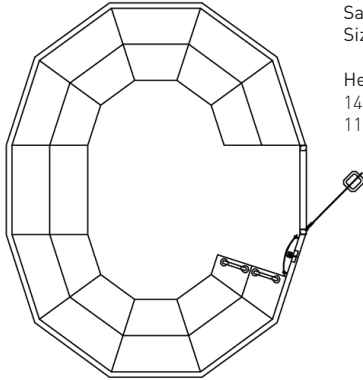

saturnsteamrooms

Saturn Model 1 Steam Room
Size: O.D. 4196mm x 3374mm
(I.D. 4076mm x 3239mm)
Height: O.D. 2360mm (I.D. 2300mm)
14 - 19 Person seating capacity.
11.4kW - 3 Phase

Saturn Model 3 Steam Room
Size: O.D. 6198mm x 3374mm
(I.D. 6076mm x 3239mm)
Height: O.D. 2360mm (I.D. 2300mm)
23 - 29 Person seating capacity.
22.8kW - 3 Phase

Saturn Model 2 Steam Room
Size: O.D. 5210mm x 3362mm
(I.D. 5078mm x 3352mm)
Height: O.D. 2360mm (I.D. 2300mm)
19 - 23 Person seating capacity.
11.4kW - 3 Phase

Saturn Model 4 Steam Room
Size: O.D. 7198mm x 3374mm
(I.D. 7078mm x 3239mm)
Height: O.D. 2360mm (I.D. 2300mm)
28 - 32 Person seating capacity.
22.8kW - 3 Phase