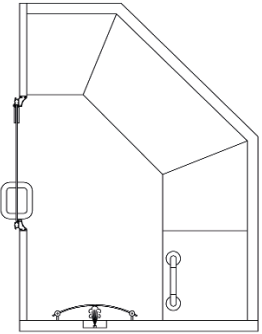

orionsteamrooms

Orion Model 1 Steam Room
Size: O.D. 1288mm x 1288mm
(I.D. 1207mm x 1207mm)
Height: O.D. 2280mm (I.D. 2240mm)
2 - 3 Person seating capacity.
6.0kW - 1 or 3 Phase

Orion Model 2 Steam Room
Size: O.D. 1288mm x 1788mm
(I.D. 1207mm x 1707mm)
Height: O.D. 2280mm (I.D. 2240mm)
3 - 4 Person seating capacity.
6.0kW - 1 or 3 Phase

Orion Model 3 Steam Room
Size: O.D. 1288mm x 2178mm
(I.D. 1207mm x 2060mm)
Height: O.D. 2280mm (I.D. 2240mm)
4 - 5 Person seating capacity.
6.0kW - 1 or 3 Phase