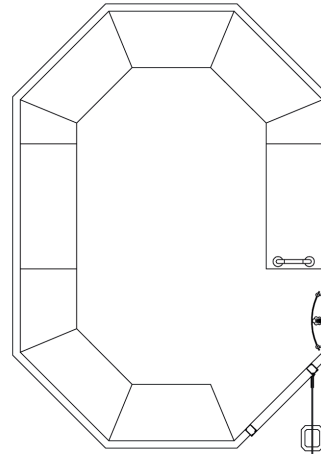

exclusivesteamrooms

Exclusive Steam Room
Size: O.D. 2535mm x 2549mm
(I.D. 2414mm x 2414mm)
Height: O.D. 2280mm (I.D. 2220mm)
7 - 11 Person seating capacity.
6.0kW - 1 or 3 Phase

Exclusive 2 Steam Room
Size: O.D. 2535mm x 3550mm
(I.D. 2414mm x 3429mm)
Height: O.D. 2280mm (I.D. 2220mm)
9 - 13 Person seating capacity.
11.4kW - 3 Phase

Comfort 1 Steam Room
Size: O.D. 3400mm x 3215mm
(I.D. 3236mm x 3078mm)
Height: O.D. 2360mm (I.D. 2300mm)
12 - 16 Person seating capacity.
11.4kW - 3 Phase

Exclusive 3 Steam Room
Size: O.D. 2535mm x 3550mm
(I.D. 2414mm x 3429mm)
Height: O.D. 2280mm (I.D. 2220mm)
9 - 13 Person seating capacity.
11.4kW - 3 Phase