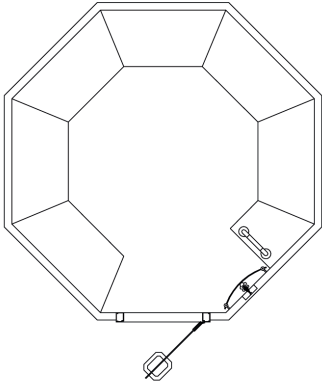

exclusivesteamrooms

Exclusive Steam Room
Size: O.D. 2535mm x 2549mm
(I.D. 2414mm x 2414mm)
Height: O.D. 2280mm (I.D. 2220mm)
7 - 11 Person seating capacity.
6.0kW - 1 or 3 Phase

Exclusive 2 Steam Room
Size: O.D. 2535mm x 3550mm
(I.D. 2414mm x 3429mm)
Height: O.D. 2280mm (I.D. 2220mm)
9 - 13 Person seating capacity.
11.4kW - 3 Phase

Comfort 1 Steam Room
Size: O.D. 3400mm x 3215mm
(I.D. 3236mm x 3078mm)
Height: O.D. 2360mm (I.D. 2300mm)
12 - 16 Person seating capacity.
11.4kW - 3 Phase

Exclusive 3 Steam Room
Size: O.D. 2535mm x 3550mm
(I.D. 2414mm x 3429mm)
Height: O.D. 2280mm (I.D. 2220mm)
9 - 13 Person seating capacity.
11.4kW - 3 Phase