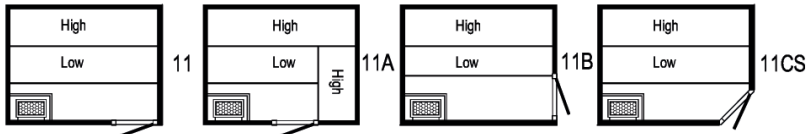

Model	Size (Int)	Size (Ext)	Height	Seats	Stove	Phase
5	1250 x 1250	1400 x 1400	1985	2 to 3	4.5kW	1 or 3

Model	Size (Int)	Size (Ext)	Height	Seats	Stove	Phase
6	1250 x 1500	1400 x 1650	1985	2 to 3	4.5kW	1 or 3

traditional **sauna**

Model	Size (Int)	Size (Ext)	Height	Seats	Stove	Phase
7	1250 x 1750	1400 x 1900	1985	3 to 4	4.5kW	1 or 3

Model	Size (Int)	Size (Ext)	Height	Seats	Stove	Phase
8	1250 x 2000	1400 x 2150	1985	3 to 4	4.5kW	1 or 3

Model	Size (Int)	Size (Ext)	Height	Seats	Stove	Phase
9	1500 x 1500	1650 x 1650	1985	3 to 4	4.5kW	1 or 3

Model	Size (Int)	Size (Ext)	Height	Seats	Stove	Phase
10	1500 x 1750	1650 x 1900	1985	4 to 5	6.0kW	1 or 3

Model	Size (Int)	Size (Ext)	Height	Seats	Stove	Phase
11	1500 x 2000	1650 x 2150	1985	5 to 6	6.0kW	1 or 3

Model	Size (Int)	Size (Ext)	Height	Seats	Stove	Phase
12	1750 x 1750	1900 x 1900	1985	5 to 6	6.0kW	1 or 3