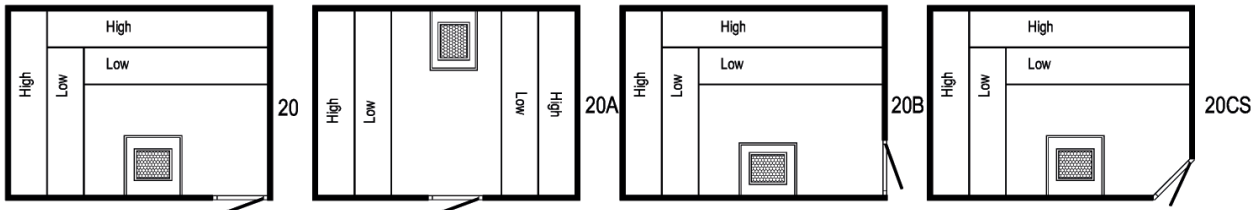

Model	Size (Int)	Size (Ext)	Height	Seats	Stove	Phase
14	2000 x 2000	2150 x 2150	1986	6 to 8	8.0kW	1 or 3

Model	Size (Int)	Size (Ext)	Height	Seats	Stove	Phase
15	2000 x 2500	2150 x 2650	1985	10 to 12	9.0kW	1 or 3

Model	Size (Int)	Size (Ext)	Height	Seats	Stove	Phase
16	2000 x 3000	2150 x 3150	1985	12+	11.0kW	3

Model	Size (Int)	Size (Ext)	Height	Seats	Stove	Phase
17	2000 x 3500	2150 x 3650	1985	15+	13.5kW	3

traditional **sauna**

Model	Size (Int)	Size (Ext)	Height	Seats	Stove	Phase
18	2500 x 2500	2650 x 2650	1985	12+	11.0kW	3

Model	Size (Int)	Size (Ext)	Height	Seats	Stove	Phase
19	2500 x 3000	2650 x 3150	1985	16+	13.5kW	3

Model	Size (Int)	Size (Ext)	Height	Seats	Stove	Phase
20	2500 x 3500	2650 x 3650	1985	16+	15.0kW	3