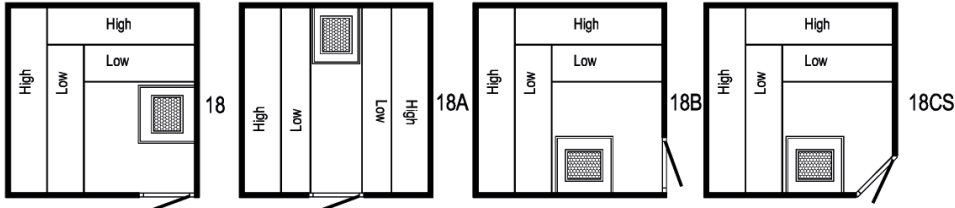

Nordic Saunas and Leisure Ltd, Holland Road, Oxted, Surrey RH8 9BZ
 Telephone: +44 (0)1883 732400 Facsimile: +44 (0)1883 716970
 Email: info@nordic.co.uk www.nordic.co.uk

traditional **sauna**

Model	Size (Int)	Size (Ext)	Height	Seats	Stove	Phase
13	1750 x 2000	1900 x 2150	1985	6 to 7	6kW	1 or 3

Model	Size (Int)	Size (Ext)	Height	Seats	Stove	Phase
14	2000 x 2000	2150 x 2150	1986	6 to 8	8.0kW	1 or 3

Model	Size (Int)	Size (Ext)	Height	Seats	Stove	Phase
15	2000 x 2500	2150 x 2650	1985	10 to 12	9.0kW	1 or 3

Model	Size (Int)	Size (Ext)	Height	Seats	Stove	Phase
16	2000 x 3000	2150 x 3150	1985	12+	11.0kW	3

Model	Size (Int)	Size (Ext)	Height	Seats	Stove	Phase
17	2000 x 3500	2150 x 3650	1985	15+	13.5kW	3

traditional **sauna**

Model	Size (Int)	Size (Ext)	Height	Seats	Stove	Phase
18	2500 x 2500	2650 x 2650	1985	12+	11.0kW	3

Model	Size (Int)	Size (Ext)	Height	Seats	Stove	Phase
19	2500 x 3000	2650 x 3150	1985	16+	13.5kW	3

Model	Size (Int)	Size (Ext)	Height	Seats	Stove	Phase
20	2500 x 3500	2650 x 3650	1985	16+	15.0kW	3