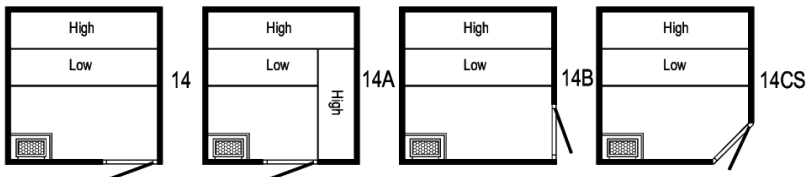

Model	Size (Int)	Size (Ext)	Height	Seats	Stove	Phase
9	1500 x 1500	1650 x 1650	1985	3 to 4	4.5kW	1 or 3

Model	Size (Int)	Size (Ext)	Height	Seats	Stove	Phase
10	1500 x 1750	1650 x 1900	1985	4 to 5	6.0kW	1 or 3

Model	Size (Int)	Size (Ext)	Height	Seats	Stove	Phase
11	1500 x 2000	1650 x 2150	1985	5 to 6	6.0kW	1 or 3

Model	Size (Int)	Size (Ext)	Height	Seats	Stove	Phase
12	1750 x 1750	1900 x 1900	1985	5 to 6	6.0kW	1 or 3

Nordic Saunas and Leisure Ltd, Holland Road, Oxted, Surrey RH8 9BZ
 Telephone: +44 (0)1883 732400 Facsimile: +44 (0)1883 716970
 Email: info@nordic.co.uk www.nordic.co.uk

traditional **sauna**

Model	Size (Int)	Size (Ext)	Height	Seats	Stove	Phase
13	1750 x 2000	1900 x 2150	1985	6 to 7	6kW	1 or 3

Model	Size (Int)	Size (Ext)	Height	Seats	Stove	Phase
14	2000 x 2000	2150 x 2150	1986	6 to 8	8.0kW	1 or 3

Model	Size (Int)	Size (Ext)	Height	Seats	Stove	Phase
15	2000 x 2500	2150 x 2650	1985	10 to 12	9.0kW	1 or 3