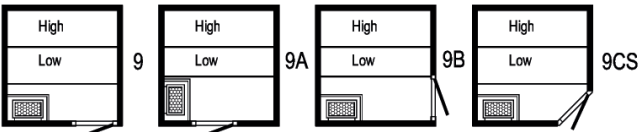

Model	Size (Int)	Size (Ext)	Height	Seats	Stove	Phase
3	1000 x 1750	1150 x 1900	1985	2 to 3	3.6kW	1

Model	Size (Int)	Size (Ext)	Height	Seats	Stove	Phase
4	1000 x 2000	1150 x 2150	1985	3 to 4	4.5kW	1 or 3

Model	Size (Int)	Size (Ext)	Height	Seats	Stove	Phase
5	1250 x 1250	1400 x 1400	1985	2 to 3	4.5kW	1 or 3

Model	Size (Int)	Size (Ext)	Height	Seats	Stove	Phase
6	1250 x 1500	1400 x 1650	1985	2 to 3	4.5kW	1 or 3

traditional **sauna**

Model	Size (Int)	Size (Ext)	Height	Seats	Stove	Phase
7	1250 x 1750	1400 x 1900	1985	3 to 4	4.5kW	1 or 3

Model	Size (Int)	Size (Ext)	Height	Seats	Stove	Phase
8	1250 x 2000	1400 x 2150	1985	3 to 4	4.5kW	1 or 3

Model	Size (Int)	Size (Ext)	Height	Seats	Stove	Phase
9	1500 x 1500	1650 x 1650	1985	3 to 4	4.5kW	1 or 3

Model	Size (Int)	Size (Ext)	Height	Seats	Stove	Phase
10	1500 x 1750	1650 x 1900	1985	4 to 5	6.0kW	1 or 3