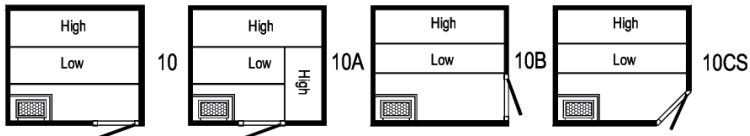

Model	Size (Int)	Size (Ext)	Height	Seats	Stove	Phase
5	1250 x 1250	1400 x 1400	1985	2 to 3	4.5kW	1 or 3

Model	Size (Int)	Size (Ext)	Height	Seats	Stove	Phase
6	1250 x 1500	1400 x 1650	1985	2 to 3	4.5kW	1 or 3

traditional **sauna**

Model	Size (Int)	Size (Ext)	Height	Seats	Stove	Phase
7	1250 x 1750	1400 x 1900	1985	3 to 4	4.5kW	1 or 3

Model	Size (Int)	Size (Ext)	Height	Seats	Stove	Phase
8	1250 x 2000	1400 x 2150	1985	3 to 4	4.5kW	1 or 3

Model	Size (Int)	Size (Ext)	Height	Seats	Stove	Phase
9	1500 x 1500	1650 x 1650	1985	3 to 4	4.5kW	1 or 3

Model	Size (Int)	Size (Ext)	Height	Seats	Stove	Phase
10	1500 x 1750	1650 x 1900	1985	4 to 5	6.0kW	1 or 3

Model	Size (Int)	Size (Ext)	Height	Seats	Stove	Phase
11	1500 x 2000	1650 x 2150	1985	5 to 6	6.0kW	1 or 3

Model	Size (Int)	Size (Ext)	Height	Seats	Stove	Phase
12	1750 x 1750	1900 x 1900	1985	5 to 6	6.0kW	1 or 3