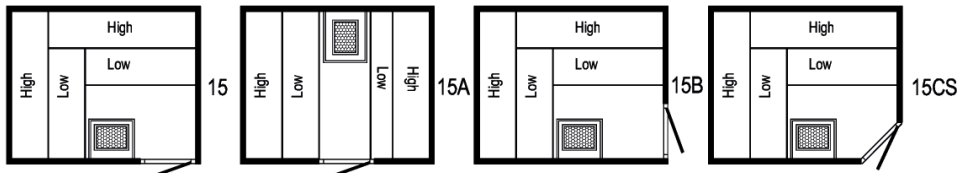

Model	Size (Int)	Size (Ext)	Height	Seats	Stove	Phase
11	1500 x 2000	1650 x 2150	1985	5 to 6	6.0kW	1 or 3

Model	Size (Int)	Size (Ext)	Height	Seats	Stove	Phase
12	1750 x 1750	1900 x 1900	1985	5 to 6	6.0kW	1 or 3

Nordic Saunas and Leisure Ltd, Holland Road, Oxted, Surrey RH8 9BZ
 Telephone: +44 (0)1883 732400 Facsimile: +44 (0)1883 716970
 Email: info@nordic.co.uk www.nordic.co.uk

traditional **sauna**

Model	Size (Int)	Size (Ext)	Height	Seats	Stove	Phase
13	1750 x 2000	1900 x 2150	1985	6 to 7	6kW	1 or 3

Model	Size (Int)	Size (Ext)	Height	Seats	Stove	Phase
14	2000 x 2000	2150 x 2150	1986	6 to 8	8.0kW	1 or 3

Model	Size (Int)	Size (Ext)	Height	Seats	Stove	Phase
15	2000 x 2500	2150 x 2650	1985	10 to 12	9.0kW	1 or 3

Model	Size (Int)	Size (Ext)	Height	Seats	Stove	Phase
16	2000 x 3000	2150 x 3150	1985	12+	11.0kW	3

Model	Size (Int)	Size (Ext)	Height	Seats	Stove	Phase
17	2000 x 3500	2150 x 3650	1985	15+	13.5kW	3

traditional **sauna**