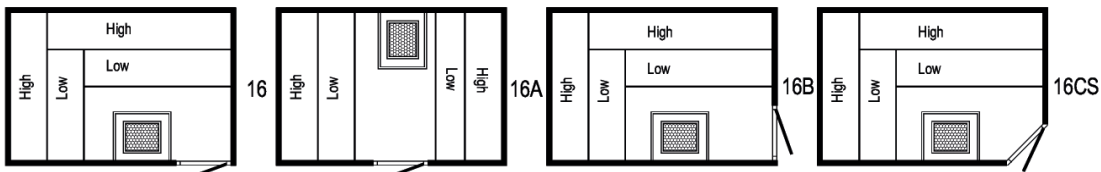

Model	Size (Int)	Size (Ext)	Height	Seats	Stove	Phase
11	1500 x 2000	1650 x 2150	1985	5 to 6	6.0kW	1 or 3

Model	Size (Int)	Size (Ext)	Height	Seats	Stove	Phase
12	1750 x 1750	1900 x 1900	1985	5 to 6	6.0kW	1 or 3

Nordic Saunas and Leisure Ltd, Holland Road, Oxted, Surrey RH8 9BZ
 Telephone: +44 (0)1883 732400 Facsimile: +44 (0)1883 716970
 Email: info@nordic.co.uk www.nordic.co.uk

traditional **sauna**

Model	Size (Int)	Size (Ext)	Height	Seats	Stove	Phase
13	1750 x 2000	1900 x 2150	1985	6 to 7	6kW	1 or 3

Model	Size (Int)	Size (Ext)	Height	Seats	Stove	Phase
14	2000 x 2000	2150 x 2150	1986	6 to 8	8.0kW	1 or 3

Model	Size (Int)	Size (Ext)	Height	Seats	Stove	Phase
15	2000 x 2500	2150 x 2650	1985	10 to 12	9.0kW	1 or 3

Model	Size (Int)	Size (Ext)	Height	Seats	Stove	Phase
16	2000 x 3000	2150 x 3150	1985	12+	11.0kW	3

Model	Size (Int)	Size (Ext)	Height	Seats	Stove	Phase
17	2000 x 3500	2150 x 3650	1985	15+	13.5kW	3

traditional **sauna**