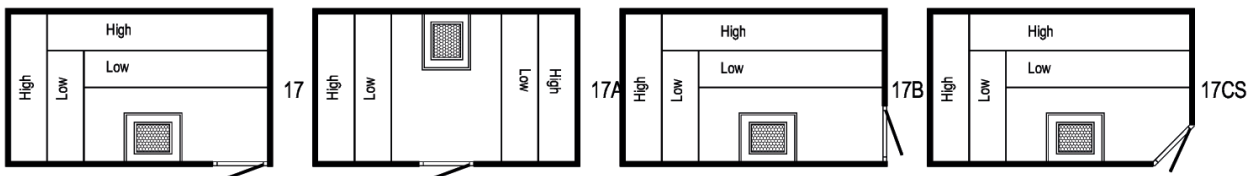

Model	Size (Int)	Size (Ext)	Height	Seats	Stove	Phase
11	1500 x 2000	1650 x 2150	1985	5 to 6	6.0kW	1 or 3

Model	Size (Int)	Size (Ext)	Height	Seats	Stove	Phase
12	1750 x 1750	1900 x 1900	1985	5 to 6	6.0kW	1 or 3

Nordic Saunas and Leisure Ltd, Holland Road, Oxted, Surrey RH8 9BZ
 Telephone: +44 (0)1883 732400 Facsimile: +44 (0)1883 716970
 Email: info@nordic.co.uk www.nordic.co.uk

traditional **sauna**

Model	Size (Int)	Size (Ext)	Height	Seats	Stove	Phase
13	1750 x 2000	1900 x 2150	1985	6 to 7	6kW	1 or 3

Model	Size (Int)	Size (Ext)	Height	Seats	Stove	Phase
14	2000 x 2000	2150 x 2150	1986	6 to 8	8.0kW	1 or 3

Model	Size (Int)	Size (Ext)	Height	Seats	Stove	Phase
15	2000 x 2500	2150 x 2650	1985	10 to 12	9.0kW	1 or 3

Model	Size (Int)	Size (Ext)	Height	Seats	Stove	Phase
16	2000 x 3000	2150 x 3150	1985	12+	11.0kW	3

Model	Size (Int)	Size (Ext)	Height	Seats	Stove	Phase
17	2000 x 3500	2150 x 3650	1985	15+	13.5kW	3

traditional **sauna**