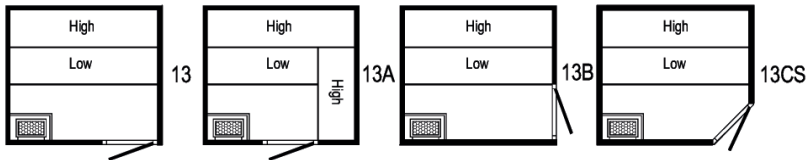

traditional **sauna**

Model	Size (Int)	Size (Ext)	Height	Seats	Stove	Phase
13	1750 x 2000	1900 x 2150	1985	6 to 7	6kW	1 or 3