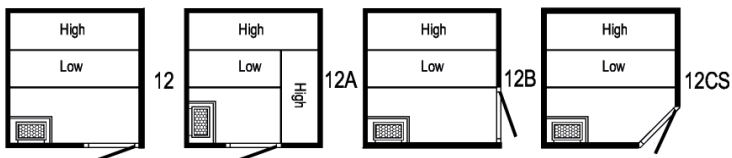

Model	Size (Int)	Size (Ext)	Height	Seats	Stove	Phase
5	1250 x 1250	1400 x 1400	1985	2 to 3	4.5kW	1 or 3

Model	Size (Int)	Size (Ext)	Height	Seats	Stove	Phase
6	1250 x 1500	1400 x 1650	1985	2 to 3	4.5kW	1 or 3

traditional **sauna**

Model	Size (Int)	Size (Ext)	Height	Seats	Stove	Phase
7	1250 x 1750	1400 x 1900	1985	3 to 4	4.5kW	1 or 3

Model	Size (Int)	Size (Ext)	Height	Seats	Stove	Phase
8	1250 x 2000	1400 x 2150	1985	3 to 4	4.5kW	1 or 3

Model	Size (Int)	Size (Ext)	Height	Seats	Stove	Phase
9	1500 x 1500	1650 x 1650	1985	3 to 4	4.5kW	1 or 3

Model	Size (Int)	Size (Ext)	Height	Seats	Stove	Phase
10	1500 x 1750	1650 x 1900	1985	4 to 5	6.0kW	1 or 3

Model	Size (Int)	Size (Ext)	Height	Seats	Stove	Phase
11	1500 x 2000	1650 x 2150	1985	5 to 6	6.0kW	1 or 3

Model	Size (Int)	Size (Ext)	Height	Seats	Stove	Phase
12	1750 x 1750	1900 x 1900	1985	5 to 6	6.0kW	1 or 3