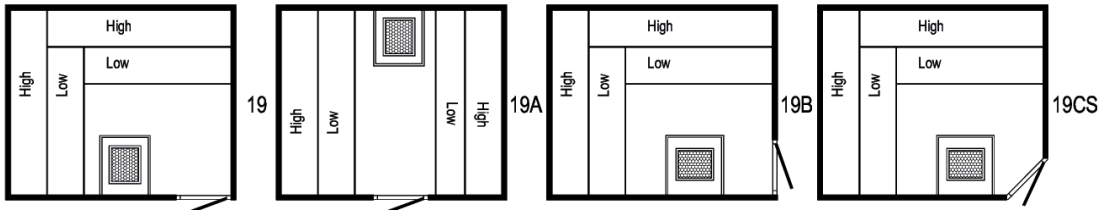

Model	Size (Int)	Size (Ext)	Height	Seats	Stove	Phase
14	2000 x 2000	2150 x 2150	1986	6 to 8	8.0kW	1 or 3

Model	Size (Int)	Size (Ext)	Height	Seats	Stove	Phase
15	2000 x 2500	2150 x 2650	1985	10 to 12	9.0kW	1 or 3

Model	Size (Int)	Size (Ext)	Height	Seats	Stove	Phase
16	2000 x 3000	2150 x 3150	1985	12+	11.0kW	3

Model	Size (Int)	Size (Ext)	Height	Seats	Stove	Phase
17	2000 x 3500	2150 x 3650	1985	15+	13.5kW	3

traditional **sauna**

Model	Size (Int)	Size (Ext)	Height	Seats	Stove	Phase
18	2500 x 2500	2650 x 2650	1985	12+	11.0kW	3

Model	Size (Int)	Size (Ext)	Height	Seats	Stove	Phase
19	2500 x 3000	2650 x 3150	1985	16+	13.5kW	3

Model	Size (Int)	Size (Ext)	Height	Seats	Stove	Phase
20	2500 x 3500	2650 x 3650	1985	16+	15.0kW	3