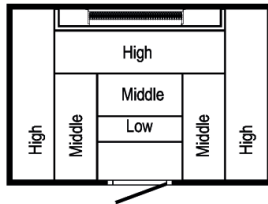

# saunarium

Model	Size (Int)	Size (Ext)	Height	Seats	Stove	Phase
11	1500 x 2000	1650 x 2150	2185	6 to 7	6.0kW	1 or 3

Model	Size (Int)	Size (Ext)	Height	Seats	Stove	Phase
12	1750 x 1750	1900 x 1900	2185	6 to 7	6.0kW	1 or 3

Model	Size (Int)	Size (Ext)	Height	Seats	Stove	Phase
13	1750 x 2000	1900 x 2150	2185	7 to 9	6.0kW	1 or 3

Model	Size (Int)	Size (Ext)	Height	Seats	Stove	Phase
14	2000 x 2000	2150 x 2150	2185	7 to 9	8.0kW	1 or 3

Model	Size (Int)	Size (Ext)	Height	Seats	Stove	Phase
15	2000 x 2500	2150 x 2650	2185	10 to 12	9.0kW	1 or 3

# saunarium

16

16A

16B

16CS

Model	Size (Int)	Size (Ext)	Height	Seats	Stove	Phase
16	2000 x 3000	2150 x 3150	2185	13+	9.0kW	3

17

17A