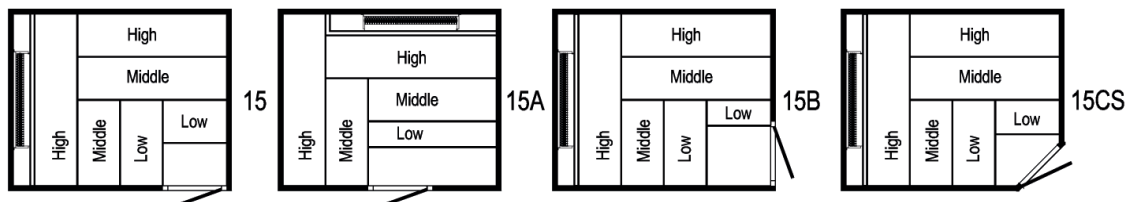

# saunarium

Model	Size (Int)	Size (Ext)	Height	Seats	Stove	Phase
11	1500 x 2000	1650 x 2150	2185	6 to 7	6.0kW	1 or 3

Model	Size (Int)	Size (Ext)	Height	Seats	Stove	Phase
12	1750 x 1750	1900 x 1900	2185	6 to 7	6.0kW	1 or 3

Model	Size (Int)	Size (Ext)	Height	Seats	Stove	Phase
13	1750 x 2000	1900 x 2150	2185	7 to 9	6.0kW	1 or 3

Model	Size (Int)	Size (Ext)	Height	Seats	Stove	Phase
14	2000 x 2000	2150 x 2150	2185	7 to 9	8.0kW	1 or 3

Model	Size (Int)	Size (Ext)	Height	Seats	Stove	Phase
15	2000 x 2500	2150 x 2650	2185	10 to 12	9.0kW	1 or 3

19

19A

19B

19CS

Model	Size (Int)	Size (Ext)	Height	Seats	Stove	Phase
19	2500 x 3000	2650 x 3150	2185	17+	12.0kW	3