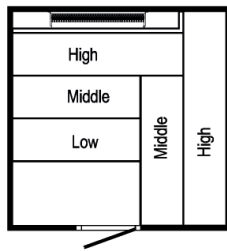

# saunarium

16

16A

16B

16CS

Model	Size (Int)	Size (Ext)	Height	Seats	Stove	Phase
16	2000 x 3000	2150 x 3150	2185	13+	9.0kW	3

17

17A

17B

17CS

Model	Size (Int)	Size (Ext)	Height	Seats	Stove	Phase
17	2000 x 3500	2150 x 3650	2185	16+	12.0kW	3

18

18A

18B

18CS

Model	Size (Int)	Size (Ext)	Height	Seats	Stove	Phase
18	2500 x 2500	2650 x 2650	2185	13+	12.0kW	3

19

19A

19B

19CS

Model	Size (Int)	Size (Ext)	Height	Seats	Stove	Phase
19	2500 x 3000	2650 x 3150	2185	17+	12.0kW	3