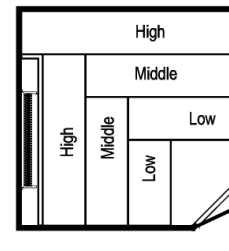

Model	Size (Int)	Size (Ext)	Height	Seats	Stove	Phase
15	2000 x 2500	2150 x 2650	2185	10 to 12	9.0kW	1 or 3

# saunarium

16

16A

16B

16CS

Model	Size (Int)	Size (Ext)	Height	Seats	Stove	Phase
16	2000 x 3000	2150 x 3150	2185	13+	9.0kW	3

17

17A

17B

17CS

Model	Size (Int)	Size (Ext)	Height	Seats	Stove	Phase
17	2000 x 3500	2150 x 3650	2185	16+	12.0kW	3

18

18A

18B

18CS

Model	Size (Int)	Size (Ext)	Height	Seats	Stove	Phase
18	2500 x 2500	2650 x 2650	2185	13+	12.0kW	3

19

19A

19B

19CS

Model	Size (Int)	Size (Ext)	Height	Seats	Stove	Phase
19	2500 x 3000	2650 x 3150	2185	17+	12.0kW	3