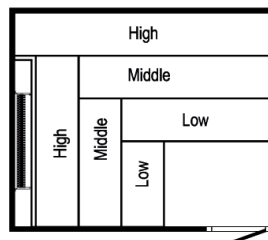

Model	Size (Int)	Size (Ext)	Height	Seats	Stove	Phase
15	2000 x 2500	2150 x 2650	2185	10 to 12	9.0kW	1 or 3

# saunarium

16

16A

16B

16CS

Model	Size (Int)	Size (Ext)	Height	Seats	Stove	Phase
16	2000 x 3000	2150 x 3150	2185	13+	9.0kW	3

17

17A

17B

17CS

Model	Size (Int)	Size (Ext)	Height	Seats	Stove	Phase
17	2000 x 3500	2150 x 3650	2185	16+	12.0kW	3

18

18A

18B

18CS

Model	Size (Int)	Size (Ext)	Height	Seats	Stove	Phase
18	2500 x 2500	2650 x 2650	2185	13+	12.0kW	3

19

19A

19B

19CS

Model	Size (Int)	Size (Ext)	Height	Seats	Stove	Phase
19	2500 x 3000	2650 x 3150	2185	17+	12.0kW	3