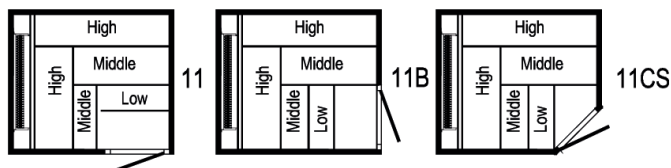

# saunarium

Model	Size (Int)	Size (Ext)	Height	Seats	Stove	Phase
11	1500 x 2000	1650 x 2150	2185	6 to 7	6.0kW	1 or 3

Model	Size (Int)	Size (Ext)	Height	Seats	Stove	Phase
12	1750 x 1750	1900 x 1900	2185	6 to 7	6.0kW	1 or 3

Model	Size (Int)	Size (Ext)	Height	Seats	Stove	Phase
13	1750 x 2000	1900 x 2150	2185	7 to 9	6.0kW	1 or 3

Model	Size (Int)	Size (Ext)	Height	Seats	Stove	Phase
14	2000 x 2000	2150 x 2150	2185	7 to 9	8.0kW	1 or 3

Model	Size (Int)	Size (Ext)	Height	Seats	Stove	Phase
15	2000 x 2500	2150 x 2650	2185	10 to 12	9.0kW	1 or 3

# saunarium

16

16A

16B

16CS

Model	Size (Int)	Size (Ext)	Height	Seats	Stove	Phase
16	2000 x 3000	2150 x 3150	2185	13+	9.0kW	3

17

17A