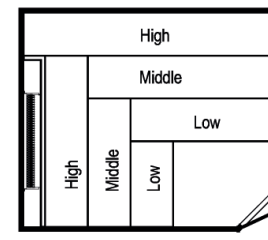

Model	Size (Int)	Size (Ext)	Height	Seats	Stove	Phase
15	2000 x 2500	2150 x 2650	2185	10 to 12	9.0kW	1 or 3

# saunarium

16

16A

16B

16CS

Model	Size (Int)	Size (Ext)	Height	Seats	Stove	Phase
16	2000 x 3000	2150 x 3150	2185	13+	9.0kW	3

17

17A

17B

17CS

Model	Size (Int)	Size (Ext)	Height	Seats	Stove	Phase
17	2000 x 3500	2150 x 3650	2185	16+	12.0kW	3

18

18A

18B

18CS

Model	Size (Int)	Size (Ext)	Height	Seats	Stove	Phase
18	2500 x 2500	2650 x 2650	2185	13+	12.0kW	3

19

19A

19B

19CS

Model	Size (Int)	Size (Ext)	Height	Seats	Stove	Phase
19	2500 x 3000	2650 x 3150	2185	17+	12.0kW	3