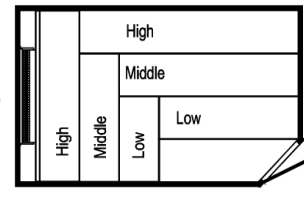

Model	Size (Int)	Size (Ext)	Height	Seats	Stove	Phase
15	2000 x 2500	2150 x 2650	2185	10 to 12	9.0kW	1 or 3

# saunarium

16

16A

16B

16CS

Model	Size (Int)	Size (Ext)	Height	Seats	Stove	Phase
16	2000 x 3000	2150 x 3150	2185	13+	9.0kW	3

17

17A

17B

17CS

Model	Size (Int)	Size (Ext)	Height	Seats	Stove	Phase
17	2000 x 3500	2150 x 3650	2185	16+	12.0kW	3

18

18A

18B

18CS

Model	Size (Int)	Size (Ext)	Height	Seats	Stove	Phase
18	2500 x 2500	2650 x 2650	2185	13+	12.0kW	3

19

19A

19B

19CS

Model	Size (Int)	Size (Ext)	Height	Seats	Stove	Phase
19	2500 x 3000	2650 x 3150	2185	17+	12.0kW	3