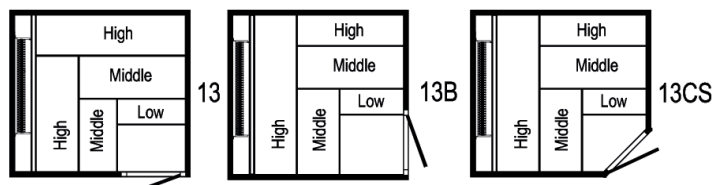

# saunarium

Model	Size (Int)	Size (Ext)	Height	Seats	Stove	Phase
11	1500 x 2000	1650 x 2150	2185	6 to 7	6.0kW	1 or 3

Model	Size (Int)	Size (Ext)	Height	Seats	Stove	Phase
12	1750 x 1750	1900 x 1900	2185	6 to 7	6.0kW	1 or 3

Model	Size (Int)	Size (Ext)	Height	Seats	Stove	Phase
13	1750 x 2000	1900 x 2150	2185	7 to 9	6.0kW	1 or 3

Model	Size (Int)	Size (Ext)	Height	Seats	Stove	Phase
14	2000 x 2000	2150 x 2150	2185	7 to 9	8.0kW	1 or 3

Model	Size (Int)	Size (Ext)	Height	Seats	Stove	Phase
15	2000 x 2500	2150 x 2650	2185	10 to 12	9.0kW	1 or 3

# saunarium

16

16A

16B

16CS

Model	Size (Int)	Size (Ext)	Height	Seats	Stove	Phase
16	2000 x 3000	2150 x 3150	2185	13+	9.0kW	3

17

17A