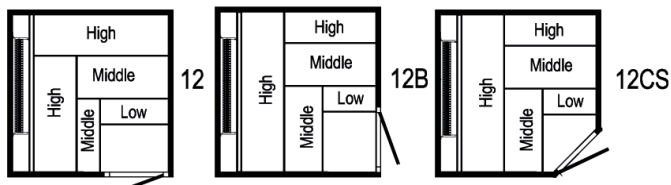

# saunarium

Model	Size (Int)	Size (Ext)	Height	Seats	Stove	Phase
11	1500 x 2000	1650 x 2150	2185	6 to 7	6.0kW	1 or 3

Model	Size (Int)	Size (Ext)	Height	Seats	Stove	Phase
12	1750 x 1750	1900 x 1900	2185	6 to 7	6.0kW	1 or 3

Model	Size (Int)	Size (Ext)	Height	Seats	Stove	Phase
13	1750 x 2000	1900 x 2150	2185	7 to 9	6.0kW	1 or 3

Model	Size (Int)	Size (Ext)	Height	Seats	Stove	Phase
14	2000 x 2000	2150 x 2150	2185	7 to 9	8.0kW	1 or 3

Model	Size (Int)	Size (Ext)	Height	Seats	Stove	Phase
15	2000 x 2500	2150 x 2650	2185	10 to 12	9.0kW	1 or 3

# saunarium

16

16A

16B

16CS

Model	Size (Int)	Size (Ext)	Height	Seats	Stove	Phase
16	2000 x 3000	2150 x 3150	2185	13+	9.0kW	3

17

17A