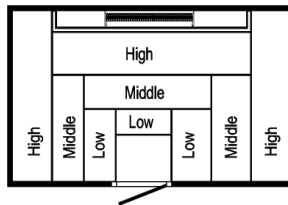

Model	Size (Int)	Size (Ext)	Height	Seats	Stove	Phase
15	2000 x 2500	2150 x 2650	2185	10 to 12	9.0kW	1 or 3

# saunarium

16

16A

16B

16CS

Model	Size (Int)	Size (Ext)	Height	Seats	Stove	Phase
16	2000 x 3000	2150 x 3150	2185	13+	9.0kW	3

17

17A

17B

17CS

Model	Size (Int)	Size (Ext)	Height	Seats	Stove	Phase
17	2000 x 3500	2150 x 3650	2185	16+	12.0kW	3

18

18A

18B

18CS

Model	Size (Int)	Size (Ext)	Height	Seats	Stove	Phase
18	2500 x 2500	2650 x 2650	2185	13+	12.0kW	3

19

19A

19B

19CS

Model	Size (Int)	Size (Ext)	Height	Seats	Stove	Phase
19	2500 x 3000	2650 x 3150	2185	17+	12.0kW	3