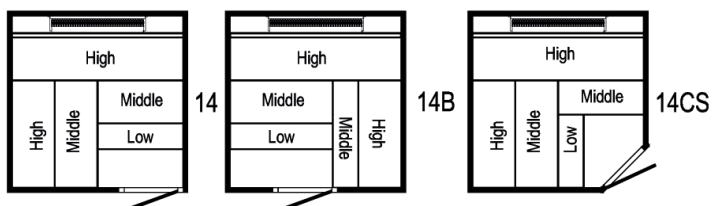

# saunarium

Model	Size (Int)	Size (Ext)	Height	Seats	Stove	Phase
11	1500 x 2000	1650 x 2150	2185	6 to 7	6.0kW	1 or 3

Model	Size (Int)	Size (Ext)	Height	Seats	Stove	Phase
12	1750 x 1750	1900 x 1900	2185	6 to 7	6.0kW	1 or 3

Model	Size (Int)	Size (Ext)	Height	Seats	Stove	Phase
13	1750 x 2000	1900 x 2150	2185	7 to 9	6.0kW	1 or 3

Model	Size (Int)	Size (Ext)	Height	Seats	Stove	Phase
14	2000 x 2000	2150 x 2150	2185	7 to 9	8.0kW	1 or 3

Model	Size (Int)	Size (Ext)	Height	Seats	Stove	Phase
15	2000 x 2500	2150 x 2650	2185	10 to 12	9.0kW	1 or 3

19

19A

19B

19CS

Model	Size (Int)	Size (Ext)	Height	Seats	Stove	Phase
19	2500 x 3000	2650 x 3150	2185	17+	12.0kW	3