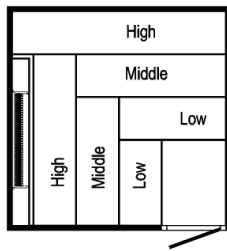

Model	Size (Int)	Size (Ext)	Height	Seats	Stove	Phase
15	2000 x 2500	2150 x 2650	2185	10 to 12	9.0kW	1 or 3

# saunarium

16

16A

16B

16CS

Model	Size (Int)	Size (Ext)	Height	Seats	Stove	Phase
16	2000 x 3000	2150 x 3150	2185	13+	9.0kW	3

17

17A

17B

17CS

Model	Size (Int)	Size (Ext)	Height	Seats	Stove	Phase
17	2000 x 3500	2150 x 3650	2185	16+	12.0kW	3

18

18A

18B

18CS

Model	Size (Int)	Size (Ext)	Height	Seats	Stove	Phase
18	2500 x 2500	2650 x 2650	2185	13+	12.0kW	3

19

19A

19B

19CS

Model	Size (Int)	Size (Ext)	Height	Seats	Stove	Phase
19	2500 x 3000	2650 x 3150	2185	17+	12.0kW	3