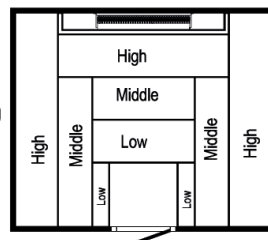

Model	Size (Int)	Size (Ext)	Height	Seats	Stove	Phase
15	2000 x 2500	2150 x 2650	2185	10 to 12	9.0kW	1 or 3

# saunarium

16

16A

16B

16CS

Model	Size (Int)	Size (Ext)	Height	Seats	Stove	Phase
16	2000 x 3000	2150 x 3150	2185	13+	9.0kW	3

17

17A

17B

17CS

Model	Size (Int)	Size (Ext)	Height	Seats	Stove	Phase
17	2000 x 3500	2150 x 3650	2185	16+	12.0kW	3

18

18A

18B

18CS

Model	Size (Int)	Size (Ext)	Height	Seats	Stove	Phase
18	2500 x 2500	2650 x 2650	2185	13+	12.0kW	3

19

19A

19B

19CS

Model	Size (Int)	Size (Ext)	Height	Seats	Stove	Phase
19	2500 x 3000	2650 x 3150	2185	17+	12.0kW	3