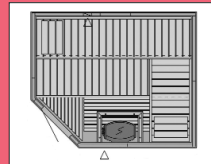

Model: S2222KL  
Size: 2375 x 2375  
Seats: 5-6 Stove: 8.0kW

Model: SD2015  
Size: 1940 x 1500  
Seats: 3-4 Stove: 6.0kW

Model: S2015 R or L  
Size: 1945 x 1505  
Seats: 3-4 Stove: 6.0kW

Model: S2020  
Size: 1945 x 1945  
Seats: 4-5 Stove: 6.0kW

Model: S2520  
Size: 2380 x 1945  
Seats: 6-7 Stove: 9.0kW

Model: S2520 R or L  
Size: 2380 x 2195  
Seats: 6-7 Stove: 8.0kW

Model: SD2020  
Size: 1940 x 1940  
Seats: 4-5 Stove: 6.0kW

Standard range models are shown. Bespoke units available for all ranges.  
Call 01883 732 400 or email for advice or quotes.