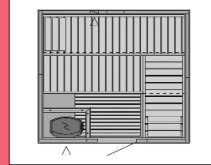

## nordicpremiumsaunas

Model: S1010  
Size: 1000 x 1000  
Seats: 2-3 Stove: 2.3kW

Model: S1212  
Size: 1150 x 1150  
Seats: 2-3 Stove: 3.6kW

Model: S2020R  
Size: 1945 x 1945  
Seats: 4-5 Stove: 6.0kW

Model: S2220  
Size: 2195 x 1945  
Seats: 4-5 Stove: 8.0kW

Model: S2522  
Size: 2380 x 2195  
Seats: 6-7 Stove: 9.0kW

Model: S2522 R or L  
Size: 2380 x 2195  
Seats: 6-7 Stove: 8.0kW

Model: S1215 R or L  
Size: 1150 x 1505  
Seats: 2-3 Stove: 3.6kW

Model: S1515  
Size: 1505 x 1505  
Seats: 2-3 Stove: 4.5kW

Model: S2520  
Size: 2380 x 1945  
Seats: 6-7 Stove: 9.0kW

Model: S2520 R or L  
Size: 2380 x 2195  
Seats: 6-7 Stove: 8.0kW

Model: SD2020  
Size: 1940 x 1940  
Seats: 4-5 Stove: 6.0kW

Standard range models are shown. Bespoke units available for all ranges.  
Call 01883 732 400 or email for advice or quotes.