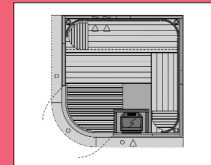

Model: S2220H  
Size: 2195 x 1945  
Seats: 6-7 Stove: 8.0kW

Model: S2220 L or R  
Size: 2195 x 1945  
Seats: 4-5 Stove: 8.0kW

Model: S2522M  
Size: 2380 x 2195  
Seats: 6-7 Stove: 8.0kW

Model: S3020H  
Size: 2820 x 1945  
Seats: 6-7 Stove: 9.0kW

Model: S1515R  
Size: 1505 x 1505  
Seats: 2-3 Stove: 4.5kW

Model: S2015  
Size: 1945 x 1505  
Seats: 3-4 Stove: 6.0kW

Model: S2222  
Size: 2195 x 2195  
Seats: 5-6 Stove: 8.0kW

Model: S2222R  
Size: 2195 x 2195  
Seats: 5-6 Stove: 8.0kW

Model: S2222KL  
Size: 2375 x 2375  
Seats: 5-6 Stove: 8.0kW

Model: SD2015  
Size: 1940 x 1500  
Seats: 3-4 Stove: 6.0kW

Model: S2015 R or L  
Size: 1945 x 1505  
Seats: 3-4 Stove: 6.0kW

Model: S2020  
Size: 1945 x 1945  
Seats: 4-5 Stove: 6.0kW

Model: S2520  
Size: 2380 x 1945  
Seats: 6-7 Stove: 9.0kW

Model: S2520 R or L  
Size: 2380 x 2195  
Seats: 6-7 Stove: 8.0kW

Model: SD2020  
Size: 1940 x 1940  
Seats: 4-5 Stove: 6.0kW

Standard range models are shown. Bespoke units available for all ranges.  
Call 01883 732 400 or email for advice or quotes.