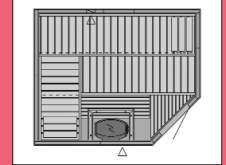

## nordicpremiumsaunas

Model: S1010  
Size: 1000 x 1000  
Seats: 2-3 Stove: 2.3kW

Model: S1212  
Size: 1150 x 1150  
Seats: 2-3 Stove: 3.6kW

Model: S2020R  
Size: 1945 x 1945  
Seats: 4-5 Stove: 6.0kW

Model: S2220  
Size: 2195 x 1945  
Seats: 4-5 Stove: 8.0kW

Model: S2522  
Size: 2380 x 2195  
Seats: 6-7 Stove: 9.0kW

Model: S2522 R or L  
Size: 2380 x 2195  
Seats: 6-7 Stove: 8.0kW

Model: S1215 R or L  
Size: 1150 x 1505  
Seats: 2-3 Stove: 3.6kW

Model: S1515  
Size: 1505 x 1505  
Seats: 2-3 Stove: 4.5kW

Model: S2220H  
Size: 2195 x 1945  
Seats: 6-7 Stove: 8.0kW

Model: S2220 L or R  
Size: 2195 x 1945  
Seats: 4-5 Stove: 8.0kW

Model: S2522M  
Size: 2380 x 2195  
Seats: 6-7 Stove: 8.0kW

Model: S3020H  
Size: 2820 x 1945  
Seats: 6-7 Stove: 9.0kW

Model: S2520  
Size: 2380 x 1945  
Seats: 6-7 Stove: 9.0kW

Model: S2520 R or L  
Size: 2380 x 2195  
Seats: 6-7 Stove: 8.0kW

Model: SD2020  
Size: 1940 x 1940  
Seats: 4-5 Stove: 6.0kW

Standard range models are shown. Bespoke units available for all ranges.  
Call 01883 732 400 or email for advice or quotes.