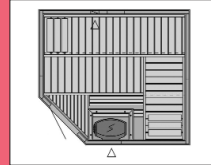

Model: S2522  
Size: 2380 x 2195  
Seats: 6-7 Stove: 9.0kW

Model: S2522 R or L  
Size: 2380 x 2195  
Seats: 6-7 Stove: 8.0kW

Model: S1215 R or L  
Size: 1150 x 1505  
Seats: 2-3 Stove: 3.6kW

Model: S1515  
Size: 1505 x 1505  
Seats: 2-3 Stove: 4.5kW

Model: S2220H  
Size: 2195 x 1945  
Seats: 6-7 Stove: 8.0kW

Model: S2220 L or R  
Size: 2195 x 1945  
Seats: 4-5 Stove: 8.0kW

Model: S2522M  
Size: 2380 x 2195  
Seats: 6-7 Stove: 8.0kW

Model: S3020H  
Size: 2820 x 1945  
Seats: 6-7 Stove: 9.0kW

Model: S2520  
Size: 2380 x 1945  
Seats: 6-7 Stove: 9.0kW

Model: S2520 R or L  
Size: 2380 x 2195  
Seats: 6-7 Stove: 8.0kW

Model: SD2020  
Size: 1940 x 1940  
Seats: 4-5 Stove: 6.0kW

Standard range models are shown. Bespoke units available for all ranges.  
Call 01883 732 400 or email for advice or quotes.