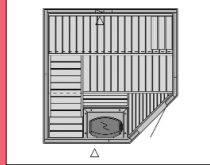

## nordicpremiumsaunas

Model: S1010  
Size: 1000 x 1000  
Seats: 2-3 Stove: 2.3kW

Model: S1212  
Size: 1150 x 1150  
Seats: 2-3 Stove: 3.6kW

Model: S2020R  
Size: 1945 x 1945  
Seats: 4-5 Stove: 6.0kW

Model: S2220  
Size: 2195 x 1945  
Seats: 4-5 Stove: 8.0kW

Model: S2522  
Size: 2380 x 2195  
Seats: 6-7 Stove: 9.0kW

Model: S2522 R or L  
Size: 2380 x 2195  
Seats: 6-7 Stove: 8.0kW

Model: S1215 R or L  
Size: 1150 x 1505  
Seats: 2-3 Stove: 3.6kW

Model: S1515  
Size: 1505 x 1505  
Seats: 2-3 Stove: 4.5kW

Model: S2520  
Size: 2380 x 1945  
Seats: 6-7 Stove: 9.0kW

Model: S2520 R or L  
Size: 2380 x 2195  
Seats: 6-7 Stove: 8.0kW

Model: SD2020  
Size: 1940 x 1940  
Seats: 4-5 Stove: 6.0kW

Standard range models are shown. Bespoke units available for all ranges.  
Call 01883 732 400 or email for advice or quotes.