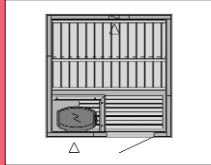

## nordicpremiumsaunas

Model: S1010  
Size: 1000 x 1000  
Seats: 2-3 Stove: 2.3kW

Model: S1212  
Size: 1150 x 1150  
Seats: 2-3 Stove: 3.6kW

Model: S2020R  
Size: 1945 x 1945  
Seats: 4-5 Stove: 6.0kW

Model: S2220  
Size: 2195 x 1945  
Seats: 4-5 Stove: 8.0kW

Model: S2522  
Size: 2380 x 2195  
Seats: 6-7 Stove: 9.0kW

Model: S2522 R or L  
Size: 2380 x 2195  
Seats: 6-7 Stove: 8.0kW

Model: S1215 R or L  
Size: 1150 x 1505  
Seats: 2-3 Stove: 3.6kW

Model: S1515  
Size: 1505 x 1505  
Seats: 2-3 Stove: 4.5kW

Model: S2520  
Size: 2380 x 1945  
Seats: 6-7 Stove: 9.0kW

Model: S2520 R or L  
Size: 2380 x 2195  
Seats: 6-7 Stove: 8.0kW

Model: SD2020  
Size: 1940 x 1940  
Seats: 4-5 Stove: 6.0kW

Standard range models are shown. Bespoke units available for all ranges.  
Call 01883 732 400 or email for advice or quotes.