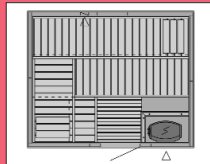

Model: S2222KL  
Size: 2375 x 2375  
Seats: 5-6 Stove: 8.0kW

Model: SD2015  
Size: 1940 x 1500  
Seats: 3-4 Stove: 6.0kW

Model: S2015 R or L  
Size: 1945 x 1505  
Seats: 3-4 Stove: 6.0kW

Model: S2020  
Size: 1945 x 1945  
Seats: 4-5 Stove: 6.0kW

Model: S2520  
Size: 2380 x 1945  
Seats: 6-7 Stove: 9.0kW

Model: S2520 R or L  
Size: 2380 x 2195  
Seats: 6-7 Stove: 8.0kW

Model: SD2020  
Size: 1940 x 1940  
Seats: 4-5 Stove: 6.0kW

Standard range models are shown. Bespoke units available for all ranges.  
Call 01883 732 400 or email for advice or quotes.