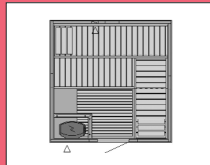

Model: S2522  
Size: 2380 x 2195  
Seats: 6-7 Stove: 9.0kW

Model: S2522 R or L  
Size: 2380 x 2195  
Seats: 6-7 Stove: 8.0kW

Model: S1215 R or L  
Size: 1150 x 1505  
Seats: 2-3 Stove: 3.6kW

Model: S1515  
Size: 1505 x 1505  
Seats: 2-3 Stove: 4.5kW

Model: S2220H  
Size: 2195 x 1945  
Seats: 6-7 Stove: 8.0kW

Model: S2220 L or R  
Size: 2195 x 1945  
Seats: 4-5 Stove: 8.0kW

Model: S2522M  
Size: 2380 x 2195  
Seats: 6-7 Stove: 8.0kW

Model: S3020H  
Size: 2820 x 1945  
Seats: 6-7 Stove: 9.0kW

Model: S1515R  
Size: 1505 x 1505  
Seats: 2-3 Stove: 4.5kW

Model: S2015  
Size: 1945 x 1505  
Seats: 3-4 Stove: 6.0kW

Model: S2222  
Size: 2195 x 2195  
Seats: 5-6 Stove: 8.0kW

Model: S2222R  
Size: 2195 x 2195  
Seats: 5-6 Stove: 8.0kW

Model: S2520  
Size: 2380 x 1945  
Seats: 6-7 Stove: 9.0kW

Model: S2520 R or L  
Size: 2380 x 2195  
Seats: 6-7 Stove: 8.0kW

Model: SD2020  
Size: 1940 x 1940  
Seats: 4-5 Stove: 6.0kW

Standard range models are shown. Bespoke units available for all ranges.  
Call 01883 732 400 or email for advice or quotes.