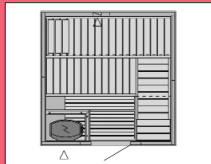

Model: S2020
Size: 1945 x 1945
Seats: 4-5 Stove: 6.0kW