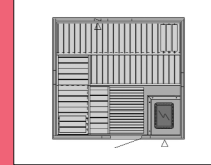

## nordicpremiumsaunas

Model: S1010  
Size: 1000 x 1000  
Seats: 2-3 Stove: 2.3kW

Model: S1212  
Size: 1150 x 1150  
Seats: 2-3 Stove: 3.6kW

Model: S2020R  
Size: 1945 x 1945  
Seats: 4-5 Stove: 6.0kW

Model: S2220  
Size: 2195 x 1945  
Seats: 4-5 Stove: 8.0kW

Model: S2522  
Size: 2380 x 2195  
Seats: 6-7 Stove: 9.0kW

Model: S2522 R or L  
Size: 2380 x 2195  
Seats: 6-7 Stove: 8.0kW

Model: S1215 R or L  
Size: 1150 x 1505  
Seats: 2-3 Stove: 3.6kW

Model: S1515  
Size: 1505 x 1505  
Seats: 2-3 Stove: 4.5kW

Model: S2520  
Size: 2380 x 1945  
Seats: 6-7 Stove: 9.0kW

Model: S2520 R or L  
Size: 2380 x 2195  
Seats: 6-7 Stove: 8.0kW

Model: SD2020  
Size: 1940 x 1940  
Seats: 4-5 Stove: 6.0kW

Standard range models are shown. Bespoke units available for all ranges.  
Call 01883 732 400 or email for advice or quotes.