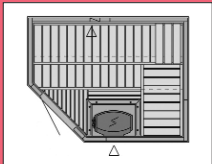

Model: S2220H  
Size: 2195 x 1945  
Seats: 6-7 Stove: 8.0kW

Model: S2220 L or R  
Size: 2195 x 1945  
Seats: 4-5 Stove: 8.0kW

Model: S2522M  
Size: 2380 x 2195  
Seats: 6-7 Stove: 8.0kW

Model: S3020H  
Size: 2820 x 1945  
Seats: 6-7 Stove: 9.0kW

Model: S1515R  
Size: 1505 x 1505  
Seats: 2-3 Stove: 4.5kW

Model: S2015  
Size: 1945 x 1505  
Seats: 3-4 Stove: 6.0kW

Model: S2222  
Size: 2195 x 2195  
Seats: 5-6 Stove: 8.0kW

Model: S2222R  
Size: 2195 x 2195  
Seats: 5-6 Stove: 8.0kW

Model: S2222KL  
Size: 2375 x 2375  
Seats: 5-6 Stove: 8.0kW

Model: SD2015  
Size: 1940 x 1500  
Seats: 3-4 Stove: 6.0kW

Model: S2015 R or L  
Size: 1945 x 1505  
Seats: 3-4 Stove: 6.0kW

Model: S2020  
Size: 1945 x 1945  
Seats: 4-5 Stove: 6.0kW

Model: S2520  
Size: 2380 x 1945  
Seats: 6-7 Stove: 9.0kW

Model: S2520 R or L  
Size: 2380 x 2195  
Seats: 6-7 Stove: 8.0kW

Model: SD2020  
Size: 1940 x 1940  
Seats: 4-5 Stove: 6.0kW

Standard range models are shown. Bespoke units available for all ranges.  
Call 01883 732 400 or email for advice or quotes.