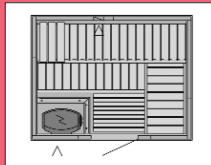

Model: S2522  
Size: 2380 x 2195  
Seats: 6-7 Stove: 9.0kW

Model: S2522 R or L  
Size: 2380 x 2195  
Seats: 6-7 Stove: 8.0kW

Model: S1215 R or L  
Size: 1150 x 1505  
Seats: 2-3 Stove: 3.6kW

Model: S1515  
Size: 1505 x 1505  
Seats: 2-3 Stove: 4.5kW

Model: S2220H  
Size: 2195 x 1945  
Seats: 6-7 Stove: 8.0kW

Model: S2220 L or R  
Size: 2195 x 1945  
Seats: 4-5 Stove: 8.0kW

Model: S2522M  
Size: 2380 x 2195  
Seats: 6-7 Stove: 8.0kW

Model: S3020H  
Size: 2820 x 1945  
Seats: 6-7 Stove: 9.0kW

Model: S1515R  
Size: 1505 x 1505  
Seats: 2-3 Stove: 4.5kW

Model: S2015  
Size: 1945 x 1505  
Seats: 3-4 Stove: 6.0kW

Model: S2222  
Size: 2195 x 2195  
Seats: 5-6 Stove: 8.0kW

Model: S2222R  
Size: 2195 x 2195  
Seats: 5-6 Stove: 8.0kW