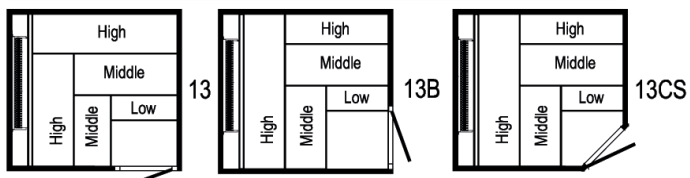

hiddenheatersauna

Model	Size (Int)	Size (Ext)	Height	Seats	Stove	Phase
11	1500 x 2000	1650 x 2150	2185	6 to 7	6.0kW	1 or 3

Model	Size (Int)	Size (Ext)	Height	Seats	Stove	Phase
12	1750 x 1750	1900 x 1900	2185	6 to 7	6.0kW	1 or 3

Model	Size (Int)	Size (Ext)	Height	Seats	Stove	Phase
13	1750 x 2000	1900 x 2150	2185	7 to 9	6.0kW	1 or 3

Model	Size (Int)	Size (Ext)	Height	Seats	Stove	Phase
14	2000 x 2000	2150 x 2150	2185	7 to 9	8.0kW	1 or 3

Model	Size (Int)	Size (Ext)	Height	Seats	Stove	Phase
15	2000 x 2500	2150 x 2650	2185	10 to 12	9.0kW	1 or 3

hiddenheatersauna

16

16A

16B

16CS

Model	Size (Int)	Size (Ext)	Height	Seats	Stove	Phase
16	2000 x 3000	2150 x 3150	2185	13+	9.0kW	3

Model	Size (Int)	Size (Ext)	Height	Seats	Stove	Phase
18	2500 x 2500	2650 x 2650	2185	13+	12.0kW	3

19

19A

19B

19CS

Model	Size (Int)	Size (Ext)	Height	Seats	Stove	Phase
19	2500 x 3000	2650 x 3150	2185	17+	12.0kW	3