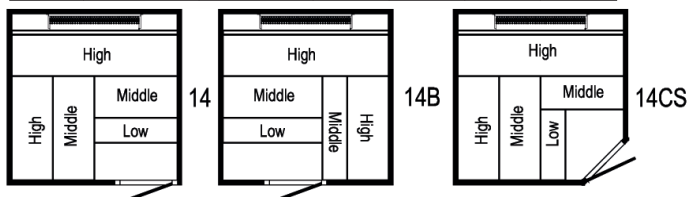

hiddenheatersauna

Model	Size (Int)	Size (Ext)	Height	Seats	Stove	Phase
11	1500 x 2000	1650 x 2150	2185	6 to 7	6.0kW	1 or 3

Model	Size (Int)	Size (Ext)	Height	Seats	Stove	Phase
12	1750 x 1750	1900 x 1900	2185	6 to 7	6.0kW	1 or 3

Model	Size (Int)	Size (Ext)	Height	Seats	Stove	Phase
13	1750 x 2000	1900 x 2150	2185	7 to 9	6.0kW	1 or 3

Model	Size (Int)	Size (Ext)	Height	Seats	Stove	Phase
14	2000 x 2000	2150 x 2150	2185	7 to 9	8.0kW	1 or 3

Model	Size (Int)	Size (Ext)	Height	Seats	Stove	Phase
15	2000 x 2500	2150 x 2650	2185	10 to 12	9.0kW	1 or 3

hiddenheatersauna

16

16A

16B

16CS

Model	Size (Int)	Size (Ext)	Height	Seats	Stove	Phase
16	2000 x 3000	2150 x 3150	2185	13+	9.0kW	3

Model	Size (Int)	Size (Ext)	Height	Seats	Stove	Phase
18	2500 x 2500	2650 x 2650	2185	13+	12.0kW	3

19

19A

19B

19CS

Model	Size (Int)	Size (Ext)	Height	Seats	Stove	Phase
19	2500 x 3000	2650 x 3150	2185	17+	12.0kW	3