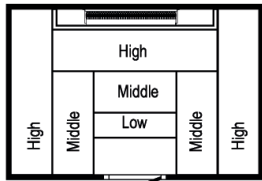

Model	Size (Int)	Size (Ext)	Height	Seats	Stove	Phase
13	1750 x 2000	1900 x 2150	2185	7 to 9	6.0kW	1 or 3

Model	Size (Int)	Size (Ext)	Height	Seats	Stove	Phase
14	2000 x 2000	2150 x 2150	2185	7 to 9	8.0kW	1 or 3

Model	Size (Int)	Size (Ext)	Height	Seats	Stove	Phase
15	2000 x 2500	2150 x 2650	2185	10 to 12	9.0kW	1 or 3

hiddenheatersauna

16

16A

16B

16CS

Model	Size (Int)	Size (Ext)	Height	Seats	Stove	Phase
16	2000 x 3000	2150 x 3150	2185	13+	9.0kW	3

17

17A

17B

Model	Size (Int)	Size (Ext)	Height	Seats	Stove	Phase
17	2000 x 3500	2150 x 3650	2185	16+	12.0kW	3

18

18A

18B

18CS

Model	Size (Int)	Size (Ext)	Height	Seats	Stove	Phase
18	2500 x 2500	2650 x 2650	2185	13+	12.0kW	3

19

19A

19B

19CS

Model	Size (Int)	Size (Ext)	Height	Seats	Stove	Phase
19	2500 x 3000	2650 x 3150	2185	17+	12.0kW	3