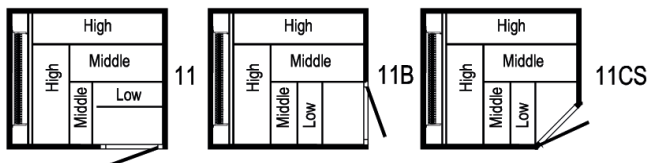

hiddenheatersauna

Model	Size (Int)	Size (Ext)	Height	Seats	Stove	Phase
11	1500 x 2000	1650 x 2150	2185	6 to 7	6.0kW	1 or 3

Model	Size (Int)	Size (Ext)	Height	Seats	Stove	Phase
12	1750 x 1750	1900 x 1900	2185	6 to 7	6.0kW	1 or 3

Model	Size (Int)	Size (Ext)	Height	Seats	Stove	Phase
13	1750 x 2000	1900 x 2150	2185	7 to 9	6.0kW	1 or 3

Model	Size (Int)	Size (Ext)	Height	Seats	Stove	Phase
14	2000 x 2000	2150 x 2150	2185	7 to 9	8.0kW	1 or 3

Model	Size (Int)	Size (Ext)	Height	Seats	Stove	Phase
15	2000 x 2500	2150 x 2650	2185	10 to 12	9.0kW	1 or 3

hiddenheatersauna

16

16A

16B

16CS

Model	Size (Int)	Size (Ext)	Height	Seats	Stove	Phase
16	2000 x 3000	2150 x 3150	2185	13+	9.0kW	3

Model	Size (Int)	Size (Ext)	Height	Seats	Stove	Phase
18	2500 x 2500	2650 x 2650	2185	13+	12.0kW	3

19

19A

19B

19CS

Model	Size (Int)	Size (Ext)	Height	Seats	Stove	Phase
19	2500 x 3000	2650 x 3150	2185	17+	12.0kW	3