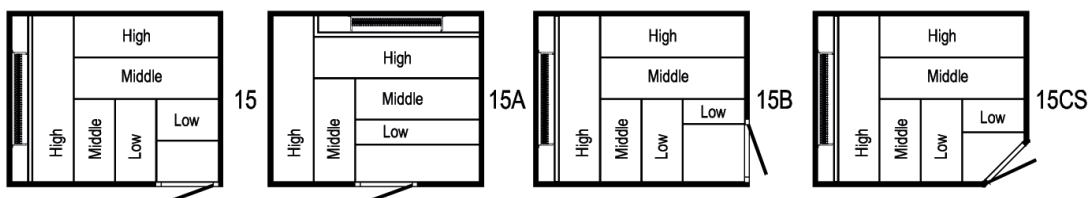

hiddenheatersauna

Model	Size (Int)	Size (Ext)	Height	Seats	Stove	Phase
11	1500 x 2000	1650 x 2150	2185	6 to 7	6.0kW	1 or 3

Model	Size (Int)	Size (Ext)	Height	Seats	Stove	Phase
12	1750 x 1750	1900 x 1900	2185	6 to 7	6.0kW	1 or 3

Model	Size (Int)	Size (Ext)	Height	Seats	Stove	Phase
13	1750 x 2000	1900 x 2150	2185	7 to 9	6.0kW	1 or 3

Model	Size (Int)	Size (Ext)	Height	Seats	Stove	Phase
14	2000 x 2000	2150 x 2150	2185	7 to 9	8.0kW	1 or 3

Model	Size (Int)	Size (Ext)	Height	Seats	Stove	Phase
15	2000 x 2500	2150 x 2650	2185	10 to 12	9.0kW	1 or 3

hiddenheatersauna

16

16A

16B

16CS

Model	Size (Int)	Size (Ext)	Height	Seats	Stove	Phase
16	2000 x 3000	2150 x 3150	2185	13+	9.0kW	3

Model	Size (Int)	Size (Ext)	Height	Seats	Stove	Phase
18	2500 x 2500	2650 x 2650	2185	13+	12.0kW	3

19

19A

19B

19CS

Model	Size (Int)	Size (Ext)	Height	Seats	Stove	Phase
19	2500 x 3000	2650 x 3150	2185	17+	12.0kW	3