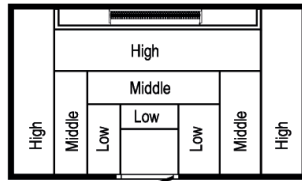

Model	Size (Int)	Size (Ext)	Height	Seats	Stove	Phase
13	1750 x 2000	1900 x 2150	2185	7 to 9	6.0kW	1 or 3

Model	Size (Int)	Size (Ext)	Height	Seats	Stove	Phase
14	2000 x 2000	2150 x 2150	2185	7 to 9	8.0kW	1 or 3

Model	Size (Int)	Size (Ext)	Height	Seats	Stove	Phase
15	2000 x 2500	2150 x 2650	2185	10 to 12	9.0kW	1 or 3

hiddenheatersauna

16

16A

16B

16CS

Model	Size (Int)	Size (Ext)	Height	Seats	Stove	Phase
16	2000 x 3000	2150 x 3150	2185	13+	9.0kW	3

17

17A

17B

Model	Size (Int)	Size (Ext)	Height	Seats	Stove	Phase
17	2000 x 3500	2150 x 3650	2185	16+	12.0kW	3

18

18A

18B

18CS

Model	Size (Int)	Size (Ext)	Height	Seats	Stove	Phase
18	2500 x 2500	2650 x 2650	2185	13+	12.0kW	3

19

19A

19B

19CS

Model	Size (Int)	Size (Ext)	Height	Seats	Stove	Phase
19	2500 x 3000	2650 x 3150	2185	17+	12.0kW	3