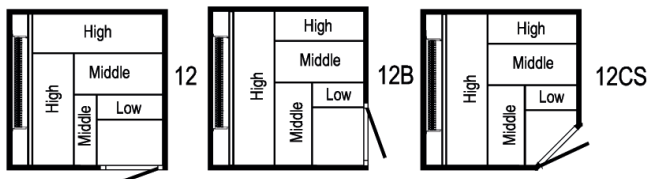

hiddenheatersauna

Model	Size (Int)	Size (Ext)	Height	Seats	Stove	Phase
11	1500 x 2000	1650 x 2150	2185	6 to 7	6.0kW	1 or 3

Model	Size (Int)	Size (Ext)	Height	Seats	Stove	Phase
12	1750 x 1750	1900 x 1900	2185	6 to 7	6.0kW	1 or 3

Model	Size (Int)	Size (Ext)	Height	Seats	Stove	Phase
13	1750 x 2000	1900 x 2150	2185	7 to 9	6.0kW	1 or 3

Model	Size (Int)	Size (Ext)	Height	Seats	Stove	Phase
14	2000 x 2000	2150 x 2150	2185	7 to 9	8.0kW	1 or 3

Model	Size (Int)	Size (Ext)	Height	Seats	Stove	Phase
15	2000 x 2500	2150 x 2650	2185	10 to 12	9.0kW	1 or 3

hiddenheatersauna

16

16A

16B

16CS

Model	Size (Int)	Size (Ext)	Height	Seats	Stove	Phase
16	2000 x 3000	2150 x 3150	2185	13+	9.0kW	3

Model	Size (Int)	Size (Ext)	Height	Seats	Stove	Phase
18	2500 x 2500	2650 x 2650	2185	13+	12.0kW	3

19

19A

19B

19CS

Model	Size (Int)	Size (Ext)	Height	Seats	Stove	Phase
19	2500 x 3000	2650 x 3150	2185	17+	12.0kW	3