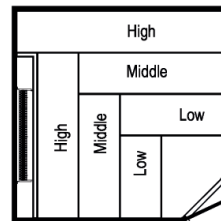

Model	Size (Int)	Size (Ext)	Height	Seats	Stove	Phase
13	1750 x 2000	1900 x 2150	2185	7 to 9	6.0kW	1 or 3

Model	Size (Int)	Size (Ext)	Height	Seats	Stove	Phase
14	2000 x 2000	2150 x 2150	2185	7 to 9	8.0kW	1 or 3

Model	Size (Int)	Size (Ext)	Height	Seats	Stove	Phase
15	2000 x 2500	2150 x 2650	2185	10 to 12	9.0kW	1 or 3

hiddenheatersauna

16

16A

16B

16CS

Model	Size (Int)	Size (Ext)	Height	Seats	Stove	Phase
16	2000 x 3000	2150 x 3150	2185	13+	9.0kW	3

17

17A

17B

Model	Size (Int)	Size (Ext)	Height	Seats	Stove	Phase
17	2000 x 3500	2150 x 3650	2185	16+	12.0kW	3

18

18A

18B

18CS

Model	Size (Int)	Size (Ext)	Height	Seats	Stove	Phase
18	2500 x 2500	2650 x 2650	2185	13+	12.0kW	3

19

19A

19B

19CS

Model	Size (Int)	Size (Ext)	Height	Seats	Stove	Phase
19	2500 x 3000	2650 x 3150	2185	17+	12.0kW	3