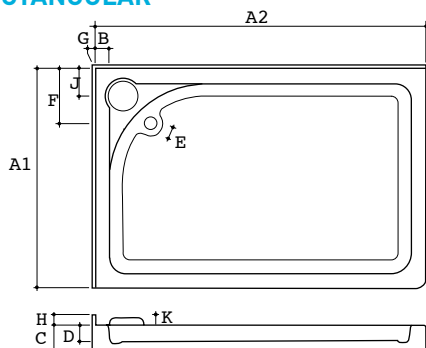

## RECTANGULAR

## SQUARE

Order Code	Model Type	Size A x A
NS2340	CAT	610 x 610 [24" x 24"]
NS2341	CAT	610 x 760 [24" x 30"]
NS2342	CAT	610 x 900 [24" x 35 1/2"]
NS2346	CAT	700 x 760 [27 1/2" x 30"]
NS2347	CAT	700 x 900 [27 1/2" x 35 1/2"]
NS2348	CAT	700 x 1000 [27 1/2" x 39 1/2"]
NS2349	CAT	700 x 1100 [27 1/2" x 43 1/2"]
NS2350	CAT	700 x 1200 [27 1/2" x 47 1/2"]
NS2368	CAT	700 x 1700 [27 1/2" x 67"]
NS2354	CAT	760 x 800 [30" x 31 1/2"]
NS2355	CAT	760 x 900 [30" x 35 1/2"]
NS2356	CAT	760 x 1000 [30" x 39 1/2"]
NS2357	CAT	760 x 1200 [30" x 47 1/2"]
NS2378	CAT	760 x 1500 [30" x 59"]
NS2361	CAT	800 x 900 [31 1/2" x 35 1/2"]
NS2362	CAT	800 x 1000 [31 1/2" x 39 1/2"]
NS2363	CAT	800 x 1100 [31 1/2" x 43 1/2"]
NS2364	CAT	800 x 1200 [31 1/2" x 47 1/2"]
NS2366	CAT	800 x 1400 [31 1/2" x 55"]
NS2365	CAT	800 x 1600 [31 1/2" x 63"]
NS2373	CAT	900 x 1000 [35 1/2" x 39 1/2"]
NS2370	CAT	900 x 1200 [35 1/2" x 47 1/2"]
NS2371	CAT	900 x 1270 [35 1/2" x 50"]
NS2379	CAT	900 x 1500 [35 1/2" x 59"]
NS2375	CAT	1000 x 1200 [39 1/2" x 47 1/2"]
NS2381	CAT	1000 x 1500 [39 1/2" x 59"]
NS2380	CAT	1200 x 1500 [47 1/2" x 59"]

Order Code	Model Type	Size A x A
NS2340	CAT	610 x 610 [24" x 24"]
NS2345	CAT	700 x 700 [27 1/2" x 27 1/2"]
NS2353	CAT	760 x 760 [30" x 30"]
NS2360	CAT	800 x 800 [31 1/2" x 31 1/2"]
NS2367	CAT	850 x 850 [33 1/2" x 33 1/2"]
NS2369	CAT	900 x 900 [35 1/2" x 35 1/2"]
NS2374	CAT	1000 x 1000 [39 1/2" x 39 1/2"]
NS2376	CAT	1200 x 1200 [47 1/2" x 47 1/2"]

## MEASUREMENTS (common to all trays)

B	C	D	E <sub>0</sub>	F	G	H	J	R1	R2
60 [2 1/2"]	110 [4 1/2"]	65 [2 1/2"]	38 [1 1/2"]	120 [4 3/4"]	5 [1/4"]	40 [1 1/2"]	230 [9"]	550 [21 1/4"]	600 [23 3/4"]

Notes: ① The installer may enlarge this outlet to accept a 50mm [2"] waste fitting.