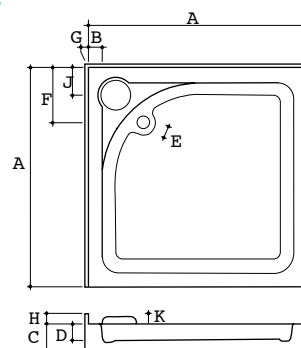

## RECTANGULAR

## SQUARE

Order Code	Model Type	Size A x A
NS2340	CAT	610 x 610 [24" x 24"]
NS2341	CAT	610 x 760 [24" x 30"]
NS2342	CAT	610 x 900 [24" x 35 1/2"]
NS2346	CAT	700 x 760 [27 1/2" x 30"]
NS2347	CAT	700 x 900 [27 1/2" x 35 1/2"]
NS2348	CAT	700 x 1000 [27 1/2" x 39 1/2"]
NS2349	CAT	700 x 1100 [27 1/2" x 43 1/2"]
NS2350	CAT	700 x 1200 [27 1/2" x 47 1/2"]
NS2368	CAT	700 x 1700 [27 1/2" x 67"]
NS2354	CAT	760 x 800 [30" x 31 1/2"]
NS2355	CAT	760 x 900 [30" x 35 1/2"]
NS2356	CAT	760 x 1000 [30" x 39 1/2"]
NS2357	CAT	760 x 1200 [30" x 47 1/2"]
NS2378	CAT	760 x 1500 [30" x 59"]
NS2361	CAT	800 x 900 [31 1/2" x 35 1/2"]
NS2362	CAT	800 x 1000 [31 1/2" x 39 1/2"]
NS2363	CAT	800 x 1100 [31 1/2" x 43 1/2"]
NS2364	CAT	800 x 1200 [31 1/2" x 47 1/2"]
NS2366	CAT	800 x 1400 [31 1/2" x 55"]
NS2365	CAT	800 x 1600 [31 1/2" x 63"]
NS2373	CAT	900 x 1000 [35 1/2" x 39 1/2"]
NS2370	CAT	900 x 1200 [35 1/2" x 47 1/2"]
NS2371	CAT	900 x 1270 [35 1/2" x 50"]
NS2379	CAT	900 x 1500 [35 1/2" x 59"]
NS2375	CAT	1000 x 1200 [39 1/2" x 47 1/2"]
NS2381	CAT	1000 x 1500 [39 1/2" x 59"]
NS2380	CAT	1200 x 1500 [47 1/2" x 59"]

Order Code	Model Type	Size A x A
NS2340	CAT	610 x 610 [24" x 24"]
NS2345	CAT	700 x 700 [27 1/2" x 27 1/2"]
NS2353	CAT	760 x 760 [30" x 30"]
NS2360	CAT	800 x 800 [31 1/2" x 31 1/2"]
NS2367	CAT	850 x 850 [33 1/2" x 33 1/2"]
NS2369	CAT	900 x 900 [35 1/2" x 35 1/2"]
NS2374	CAT	1000 x 1000 [39 1/2" x 39 1/2"]
NS2376	CAT	1200 x 1200 [47 1/2" x 47 1/2"]

## MEASUREMENTS (common to all trays)

B	C	D	E <sub>0</sub>	F	G	H	J	R1	R2
60 [2 1/2"]	110 [4 1/2"]	65 [2 1/2"]	38 [1 1/2"]	120 [4 3/4"]	5 [1/4"]	40 [1 1/2"]	230 [9"]	550 [21 1/4"]	600 [23 3/4"]

Notes: ① The installer may enlarge this outlet to accept a 50mm [2"] waste fitting.